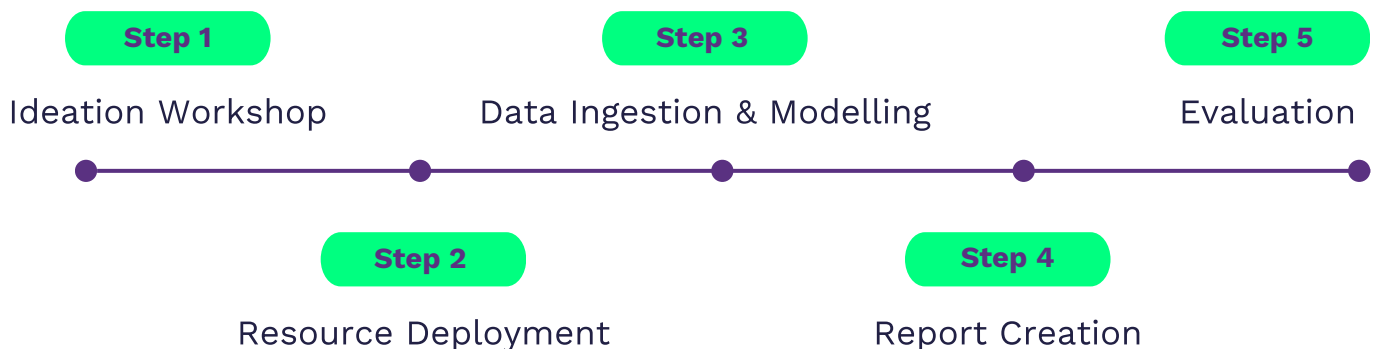

What's included in our 5-day POC?

- **A Proof of Concept solution** in Fabric with ingested and modelled data, reusable notebooks, a semantic model, shortcut features and a report.
- **Access to our data experts** to evaluate Fabric's fit for your specific use cases.
- **At-a-glance insight** with a detailed Power BI report on your data in Fabric.
- **Guidance and next-step** recommendations on integrating and evolving the Microsoft Fabric platform.
- **Findings and success metrics** will be shared in a detailed playback presentation to key stakeholders.

Future-Proofing Your Analytics Platform Begins With our Microsoft Fabric POC. Our Service Can Help You:

Get Ready For AI

Fabric is fully integrated with AI, providing a solid foundation to accelerate your AI initiatives.

Deliver Business Insight

Quickly create reports, directly from your data sources & collaborate with instant visualisation tools with Copilot.

Improve Your Data Culture

With Fabric, your team - from data scientists to engineers and end users - shares access to a single version of the truth.

Evaluate Success & Plan Next Steps

Assess features, functionality, and overall platform capability against your organisation's data ambitions.

www.coeo.com

info@coeo.com

Coeo Ltd