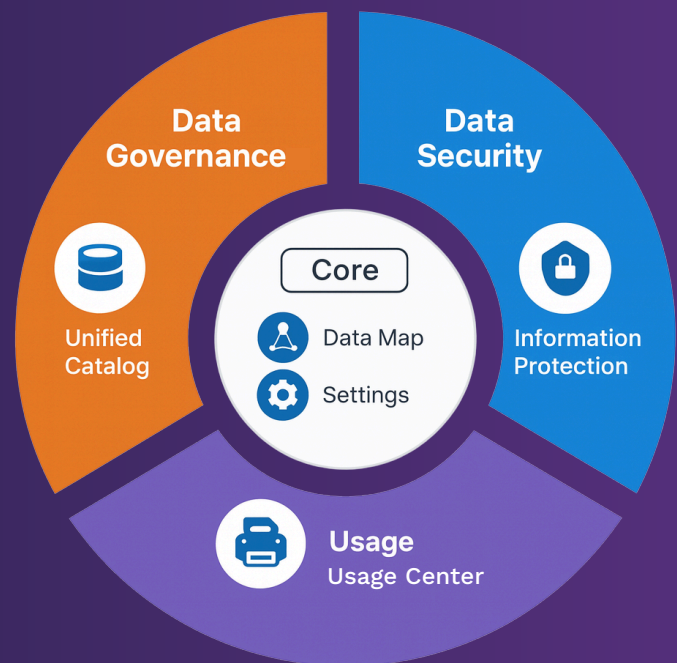

# Data Governance Service

## Clarity, Governance & Control for Your Data Estate with Purview

Data is the lifeblood of your business, powering insights and enabling data-driven decision-making.

Microsoft Purview Data Governance provides the first step on your organisation's journey towards understanding your data: what exists, where it lives, who owns it, and how it's being used. Our Purview Data Governance offering brings together expert-led implementation and ongoing operational management, ensuring you get maximum value from your data governance investment.

### Proactive, Trusted Governance

We take a proactive approach, ensuring Purview remains effective and risk aware. Our teams continually review scan results, classification patterns, and emerging risks, to ensure you maintain a strong compliance and governance posture. We provide ongoing recommendations to: